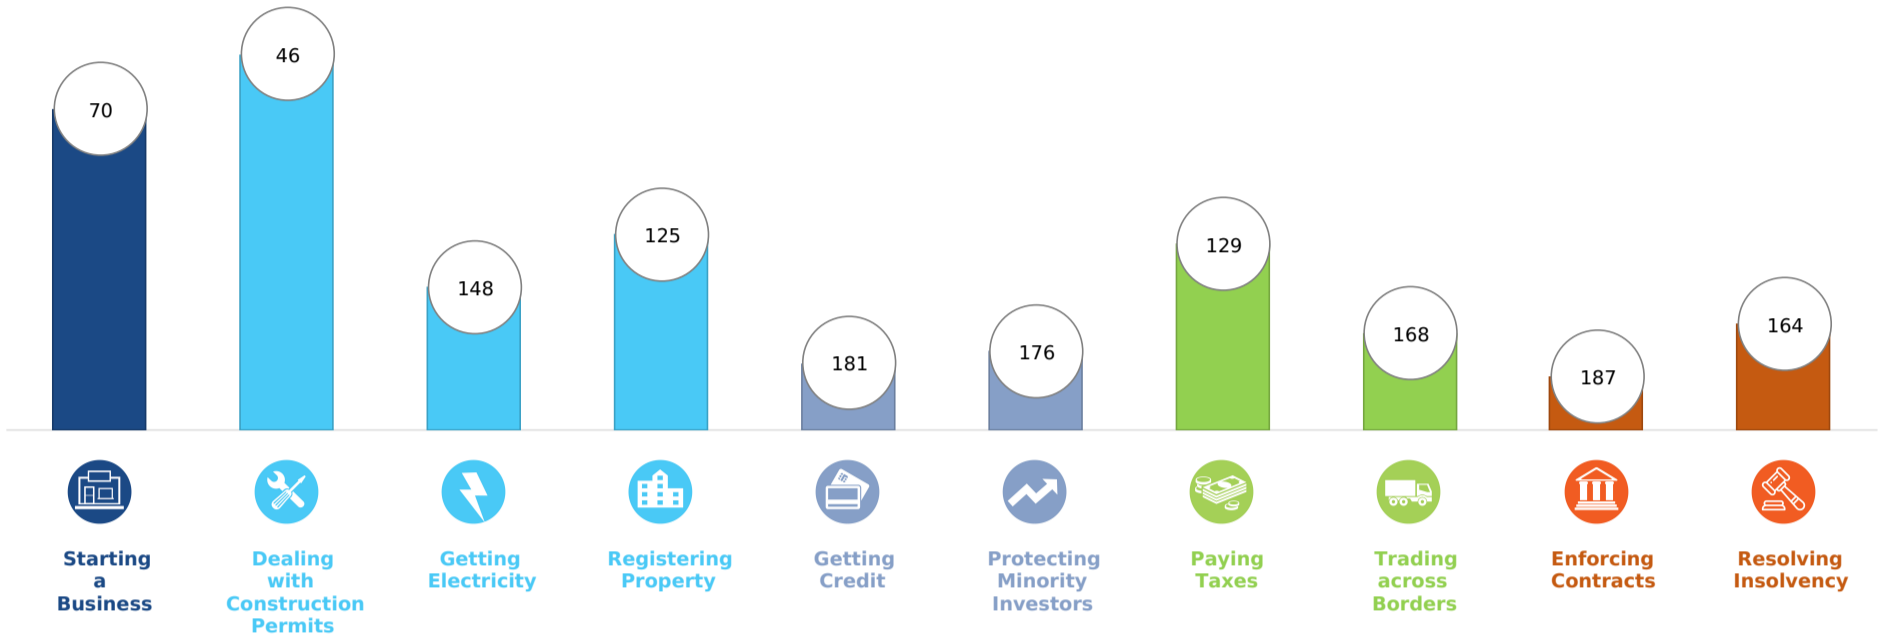

Ease of Doing Business in Myanmar 	Region East Asia & Pacific	DB RANK  165	DB SCORE  46.8
	Income Category Lower middle income		
	Population 53,708,395		
	City Covered Yangon		

Rankings on Doing Business topics - Myanmar

Topic Scores